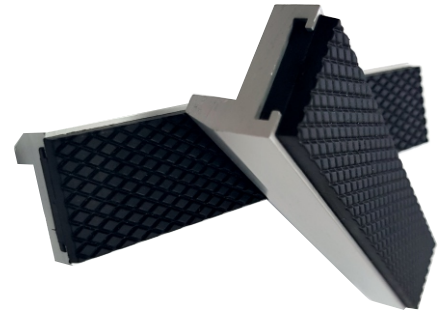

STANDARD ALUMINIUM RUBBER SOFT JAWS

- Easy to use Simply place over existing jaws
- Protect the work piece from scoring or marking
- Available in standard serrated face
- Magnets hold jaws in place
- Fits any vice
- Replaceable rubber insert

PART NO.	Description
32100	Aluminium Soft Jaws, Magnetic, 100mm
32125	Aluminium Soft Jaws, Magnetic, 125mm
32150	Aluminium Soft Jaws, Magnetic, 150mm

MULTI GRIP ALUMINIUM SOFT JAWS

- Easy to use Simply place over existing jaws
- Protect the work piece from scoring or marking
- Multigrips face for holding a variety of round, square odd shapes.
- Magnets hold jaws in place
- Fits any vice

PART NO.	Description
33100	Aluminium Multigrip Soft Jaws, Magnetic, 100mm
33125	Aluminium Multigrip Soft Jaws, Magnetic, 125mm
33150	Aluminium Multigrip Soft Jaws, Magnetic, 150mm